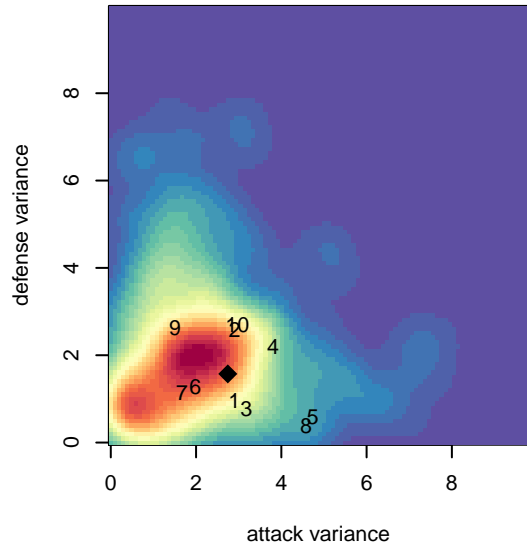

**attack and defense variance (black dot)
relative to other teams
and top 10 in region**

**attack and defense rating
relative to others at age
and all opponents in last 13 months**

Performance relative to 13 month average