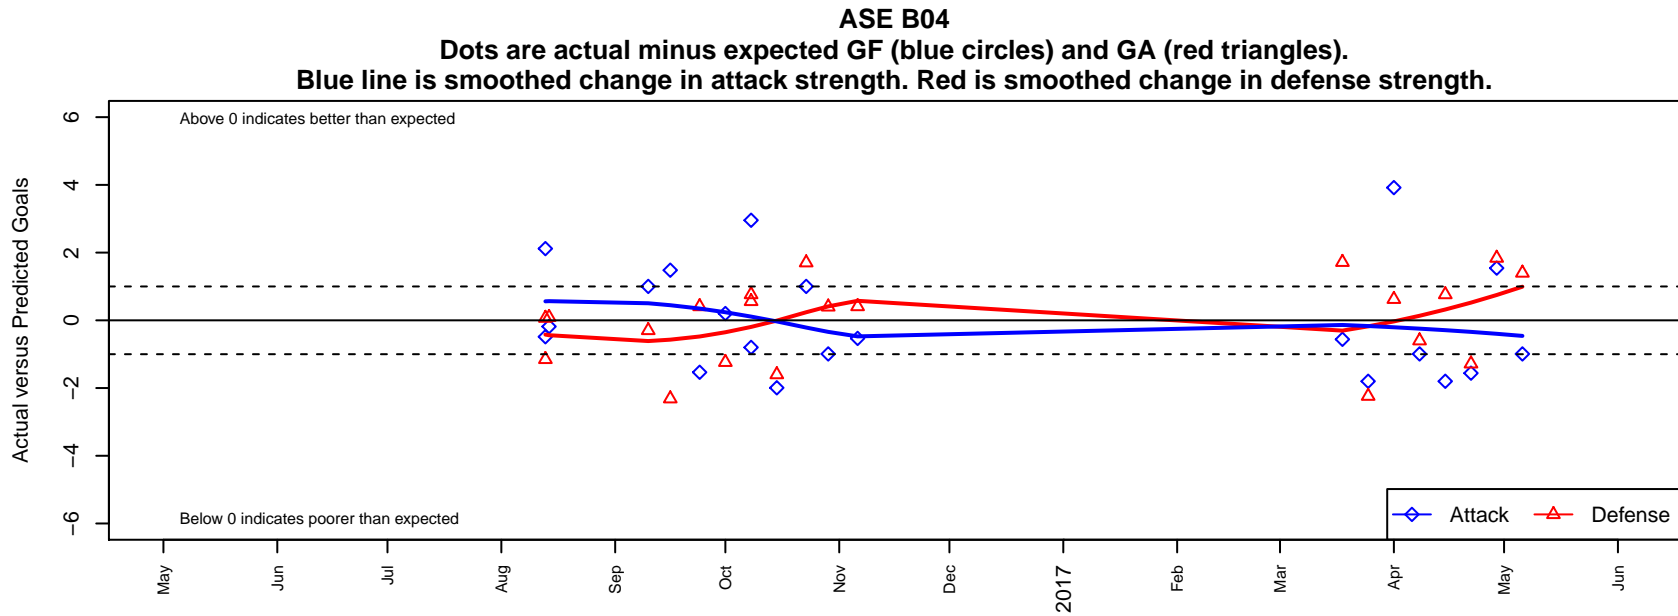

**attack and defense variance (black dot)
relative to other teams
and top 10 in region**

**attack and defense rating
relative to others at age
and all opponents in last 13 months**

Performance relative to 13 month average