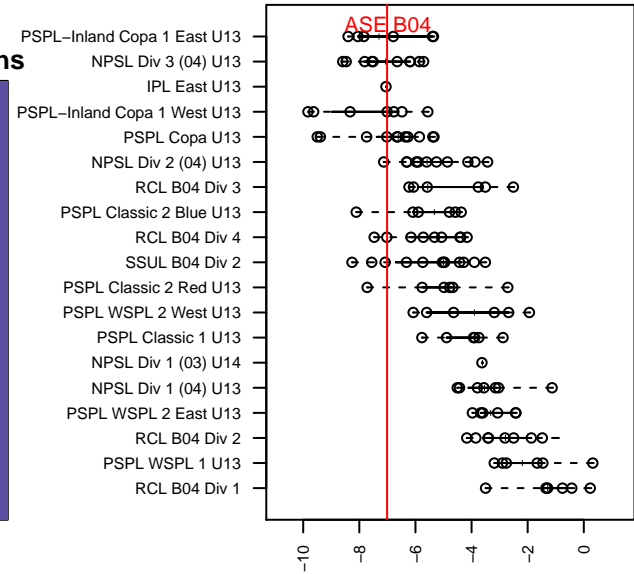

alt names used:

ASE HALE B04

ASE Boys O4

ASE Boys O4

Venues played:

2016 Central WA Super Cup U13 Gold

2016 PSPL-Inland Copa 1 West U13

2016 Spr PSPL-Inland Copa 1 U13

**attack and defense variance (black dot)
relative to other teams
and top 10 in region**

**attack and defense rating
relative to others at age
and all opponents in last 13 months**

Performance relative to 13 month average